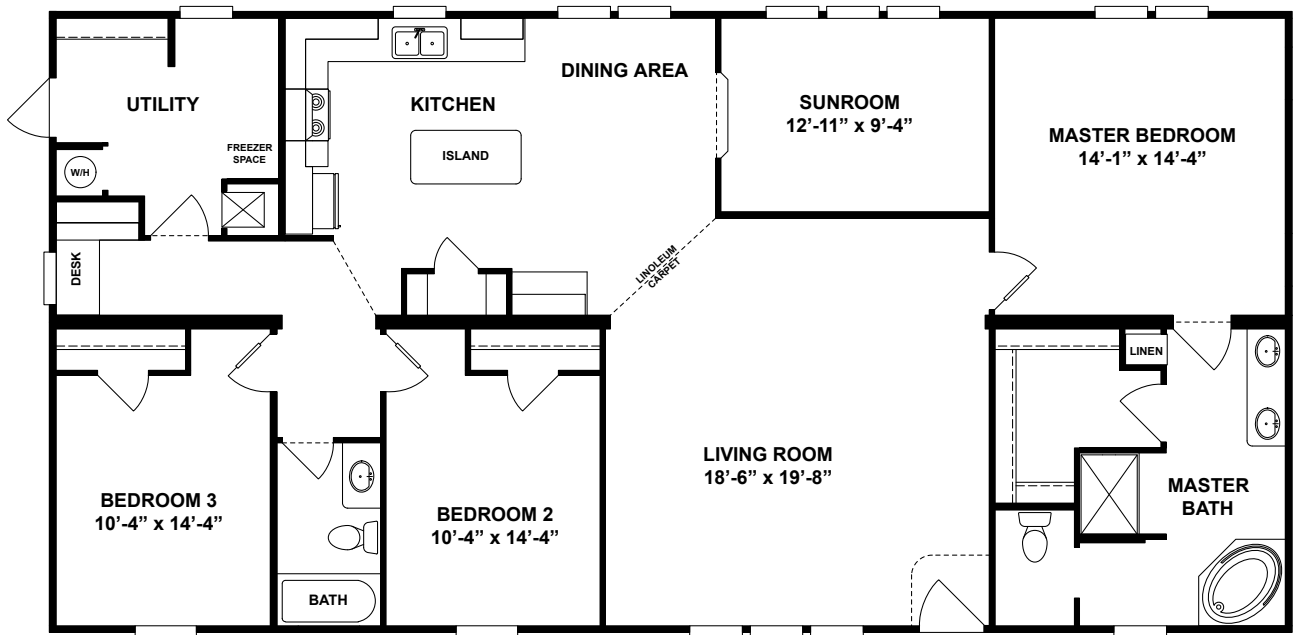

THE SARATOGA (32SMH32603AH)

Beds: 3 | Baths: 2 | SqFt: 1800

Utility

- None

Kitchen

- Standard

Sunroom

- Standard

Master Bedroom

- Standard

Master Bath

- Standard

Living Room

- Standard

Guest Bath

- None

- Standard